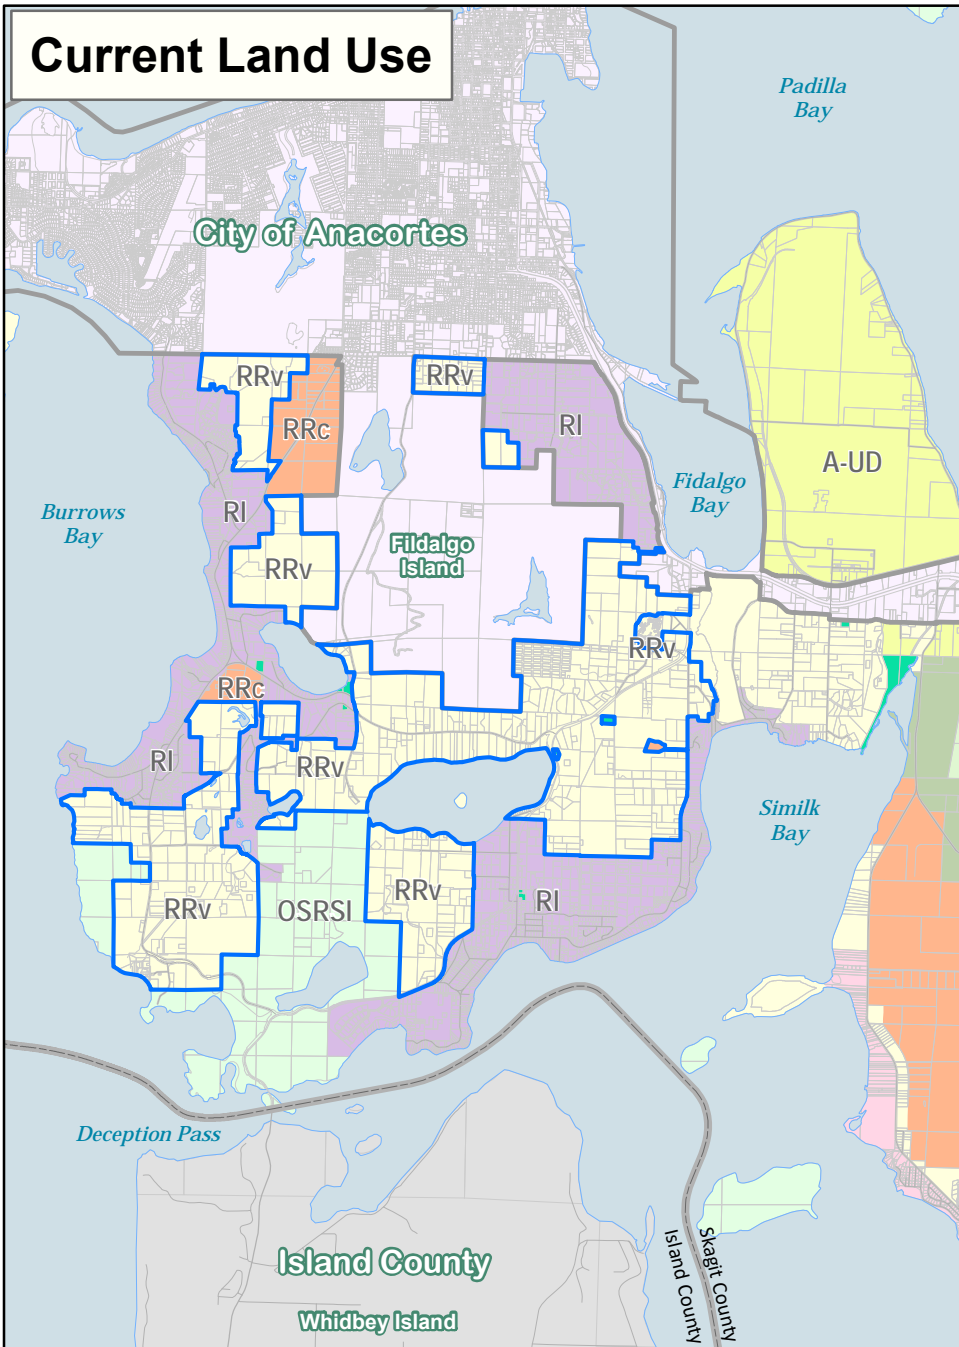

Current Land Use

Proposed Landuse

South Fidalgo Island Rezone Proposed Land Use / Zoning Map Amendment

- Landuse Amendment Area
- [RI] Rural Intermediate
- [RRv] Rural Reserve
- [RRC-NRL] Rural Resource - NRL
- [SF-RR] South Fidalgo Rural Residential

Map Date: March 2018 Skagit County GIS