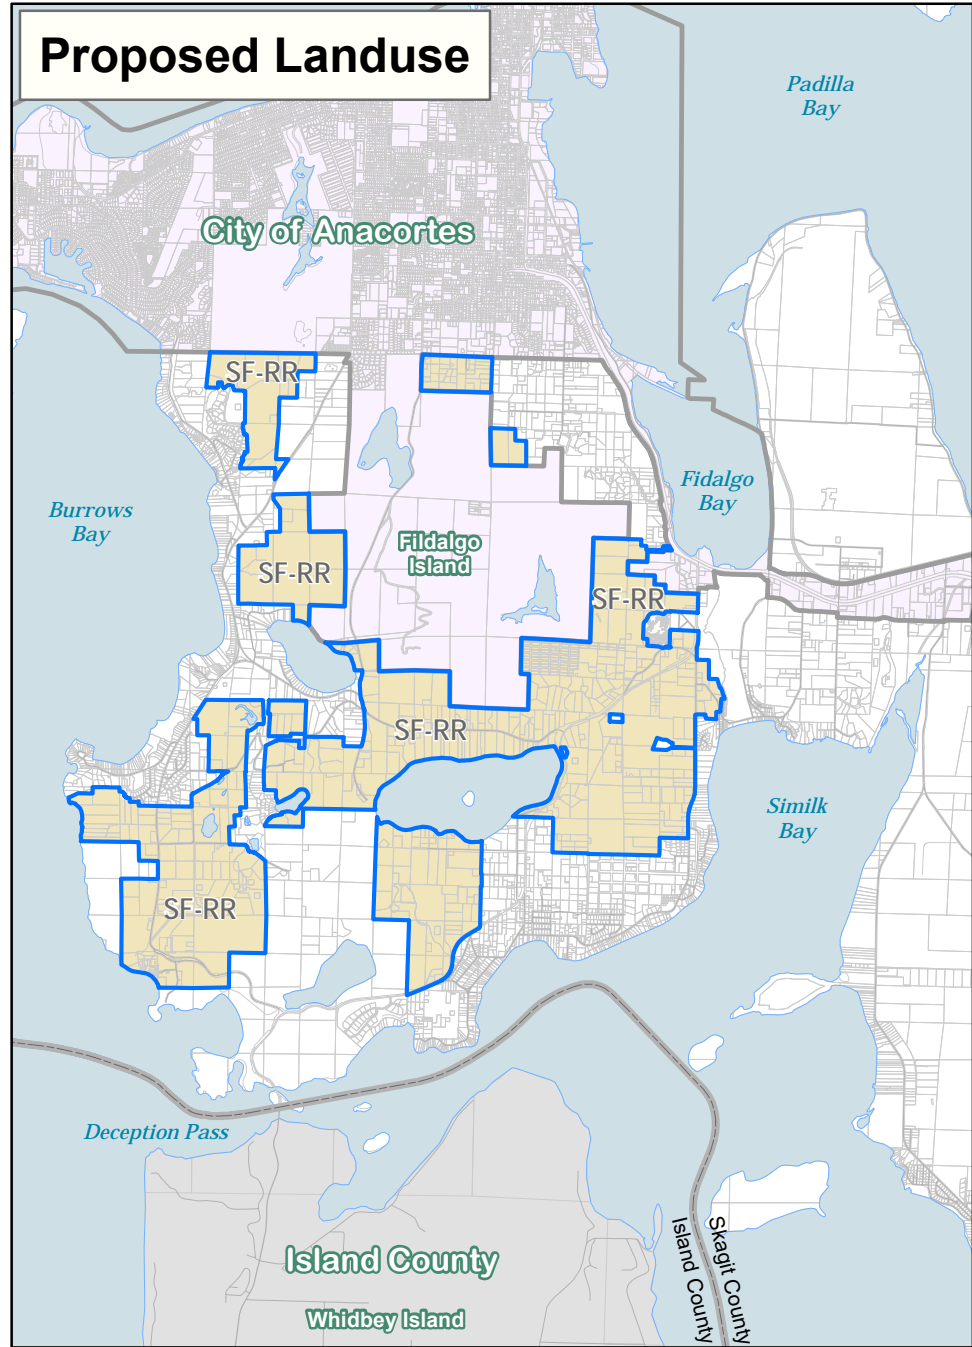

Current Land Use

Proposed Landuse

South Fidalgo Island Rezone Proposed Land Use / Zoning Map Amendment

- Landuse Amendment Area
- [RI] Rural Intermediate
- [RRv] Rural Reserve
- [RRC-NRL] Rural Resource - NRL
- [SF-RR] South Fidalgo Rural Residential

Map Date: March 2018 Skagit County GIS